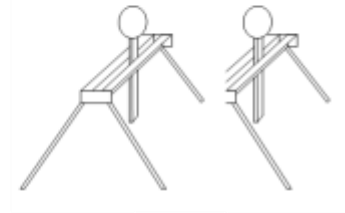

STAGE 5 – WB

GUNS & AMMO: WB

PISTOL – 10 (2 MAGS)

RIFLE – 10

SHOTGUN (SG) – 4

- ALL FIREARMS WITH HAMMER DOWN ON EMPTY CHAMBER

SHOOTING SEQUENCE: S – R – P

STARTING POSITION: SHOOTER'S CHOICE, MUST NOT END WITH RIFLE. START BEHIND RIGHT BARREL WITH SG AT CWBY PORT ARMS. IF STARTING WITH PISTOLS, SG IS ON TABLE.

ATB: STARTING AT RIGHT BARREL, SHOOT THE SG TARGETS ALTERNATING, NO DOUBLE TAPS. MOVE TO TABLE AND MAKE SG SAFE. PICK UP RIFLE AND SHOOT THE RIFLE TARGETS DOUBLE TAP NEVADA SWEEP, STARTING FROM EITHER END. MAKE RIFLE SAFE ON TABLE. MOVE TO LEFT BARREL AND SHOOT PISTOL TARGETS IN SAME SEQUENCE AS RIFLE.

IF STARTING WITH PISTOL, MAKE PISTOL SAFE ON TABLE. SLIDE OPEN.