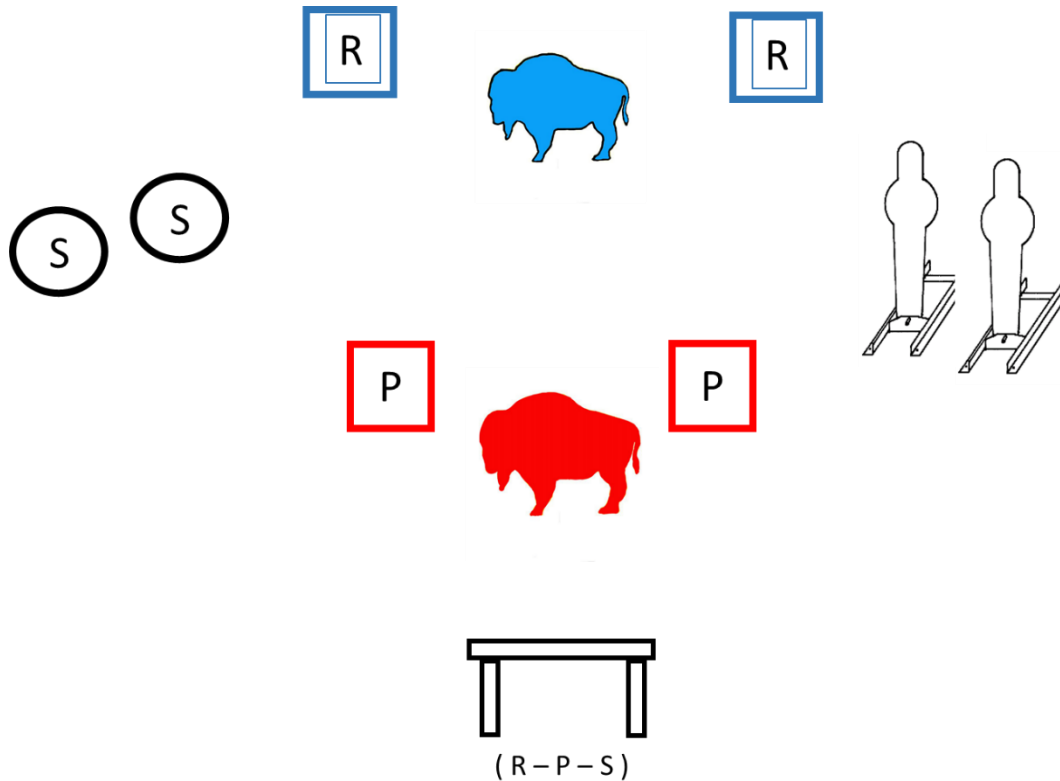

STAGE 5 – CWBY

April 2024 Bay F

GUNS & AMMO: CWBY

PISTOL – 10

RIFLE – 10

SHOTGUN – 4+

- ALL FIREARMS WITH HAMMER DOWN ON EMPTY CHAMBER

SHOOTING SEQUENCE: SHOOTER'S CHOICE, **P-R-S** or **S-R-P**

RIFLE & SG ON CENTER TABLE

STARTING POSITION: SHOOTER STARTS BEHIND TABLE (**HANDS ON HAT**).

ATB: SHOOT THE PISTOL TARGETS IN A CONTINUOUS NEVADA SWEEP (STARTING L OR R), DOUBLE TAP ON BUFFALO FOR 10 SHOTS. HOLSTER PISTOLS. PICK UP RIFLE AND SHOOT RIFLE TARGETS IN A CONTINUOUS NEVADA SWEEP, DOUBLE TAP ON BUFFALO. (STARTING L OR R).

MRS. PICK UP SG SHOOT THE 4 SG TARGETS, KNOCKDOWN TARGETS MUST GO DOWN.

Targets: RIFLE: 2 SQ 1 BUFFALO, PISTOL: 2 SQ 1 BUFFALO, 4 SG KNC DWN