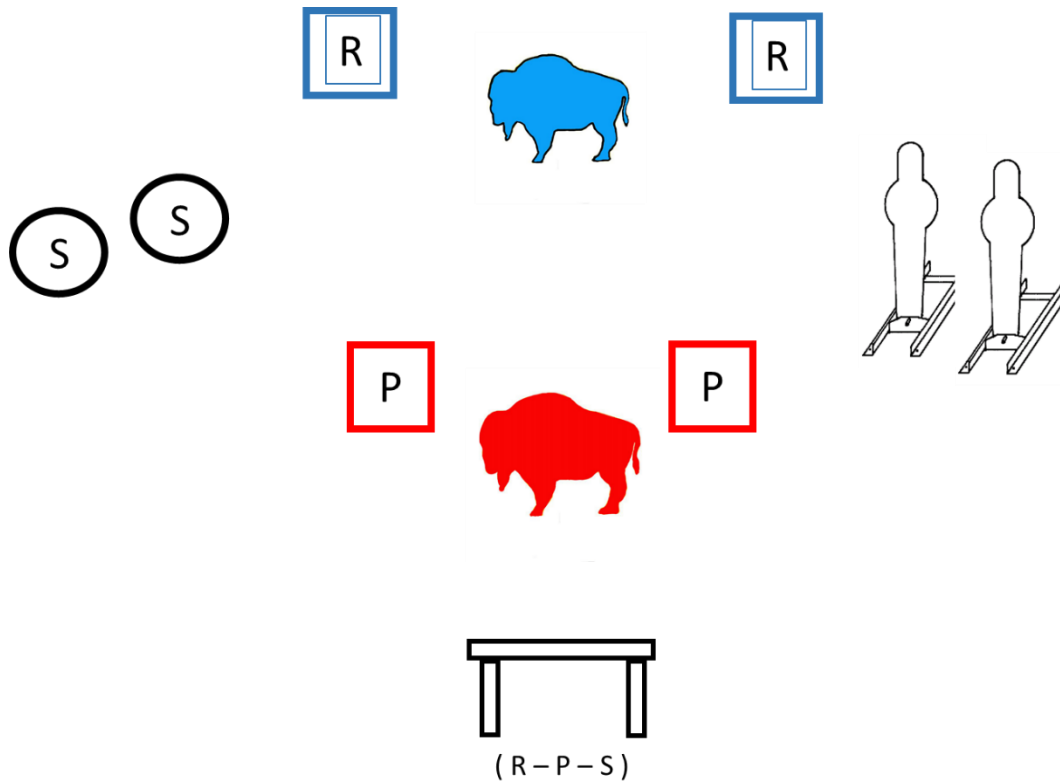

STAGE 5 – WB

GUNS & AMMO: WB

PISTOL – 10 (2 MAGS OF 5)

RIFLE – 10

SHOTGUN – 4

- ALL FIREARMS WITH HAMMER DOWN ON EMPTY CHAMBER

SHOOTING SEQUENCE: SHOOTER'S CHOICE, **P-R-S** or **S-R-P**

RIFLE & SG ON CENTER TABLE

STARTING POSITION: SHOOTER STARTS BEHIND TABLE (**HANDS ON HAT**).

ATB: SHOOT THE PISTOL TARGETS IN A CONTINUOUS NEVADA SWEEP FOR 10 SHOTS (STARTING L OR R), DOUBLE TAP ON BUFFALO. MAKE PISTOL SAFE IN BOX ON TABLE. PICK UP RIFLE AND SHOOT RIFLE TARGETS IN A CONTINUOUS NEVADA SWEEP, DOUBLE TAP ON BUFFALO. (STARTING L OR R). **MRS.** PICK UP SG SHOOT THE 4 SG TARGETS, KNOCKDOWN TARGETS MUST GO DOWN.