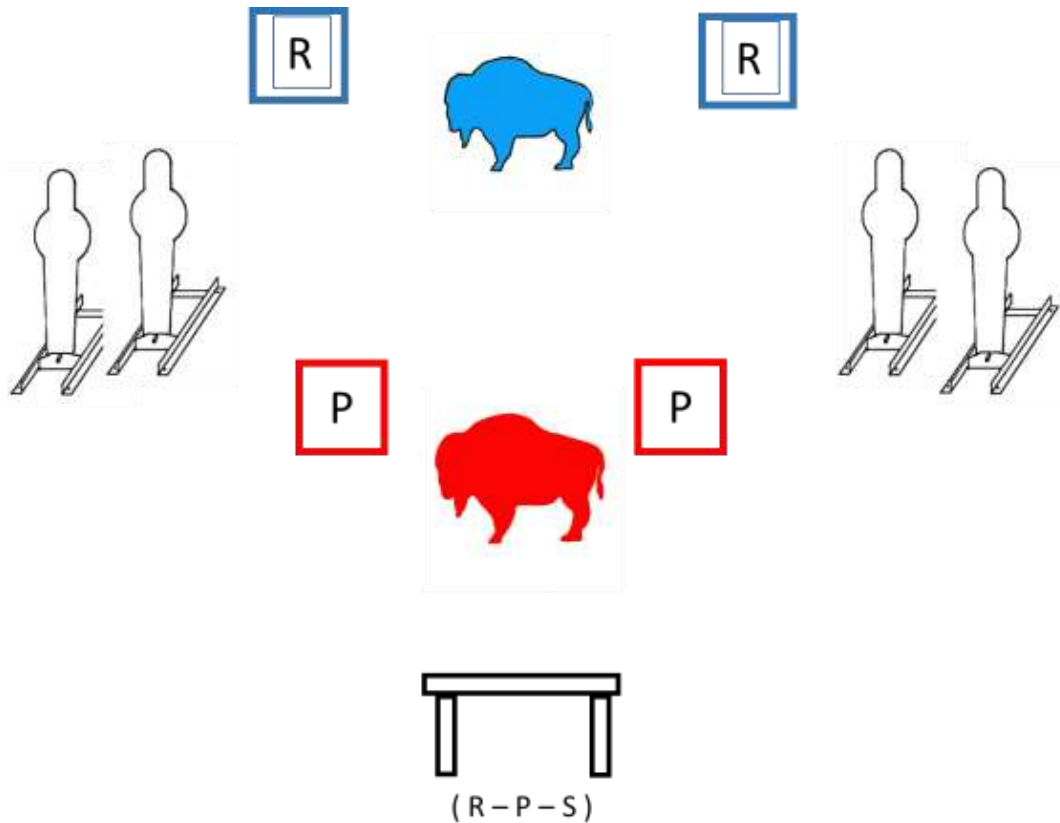

STAGE 4 – CWBY

April 2021

GUNS & AMMO: CWBY

PISTOL – 10

RIFLE – 10

SHOTGUN – 4+

- ALL FIREARMS WITH HAMMER DOWN ON EMPTY CHAMBER

SHOOTING SEQUENCE: SHOOTER'S CHOICE, P-R-S or S-R-P

RIFLE & SG ON CENTER TABLE

STARTING POSITION: SHOOTER STARTS BEHIND TABLE (**HANDS ON HAT**).

ATB: SHOOT THE PISTOL TARGETS IN A CONTINUOUS NEVADA SWEEP (STARTING L OR R), DOUBLE TAP ON BUFFALO FOR 10 SHOTS. HOLSTER PISTOLS. PICK UP RIFLE AND SHOOT RIFLE TARGETS IN A CONTINUOUS NEVADA SWEEP, DOUBLE TAP ON BUFFALO. (STARTING L OR R).

MRS. PICK UP SG SHOOT THE 4 SG KNC DWN TIL DOWN.

PREDICT YOUR TIME PERSON CLOSEST TO PREDICTED TIME WITHOUT GOING OVER WINS A DONATED PRIZE.

Targets: RIFLE: 2 SQ 1 BUFFALO, PISTOL: 2 SQ 1 BUFFALO, 4 SG KNC DWN

STARTING POSITION: SHOOTER STARTS BEHIND TABLE (HANDS ON HAT).

ATB: SHOOT THE PISTOL TARGETS IN A CONTINUOUS NEVADA SWEEP FOR 10 SHOTS (STARTING L OR R), DOUBLE TAP ON BUFFALO. MAKE PISTOL SAFE IN BOX ON TABLE. PICK UP RIFLE AND SHOOT RIFLE TARGETS IN A CONTINUOUS NEVADA SWEEP, DOUBLE TAP ON BUFFALO. (STARTING L OR R). **MRS.** PICK UP SG SHOOT THE 4 SG KNCKDOWN.