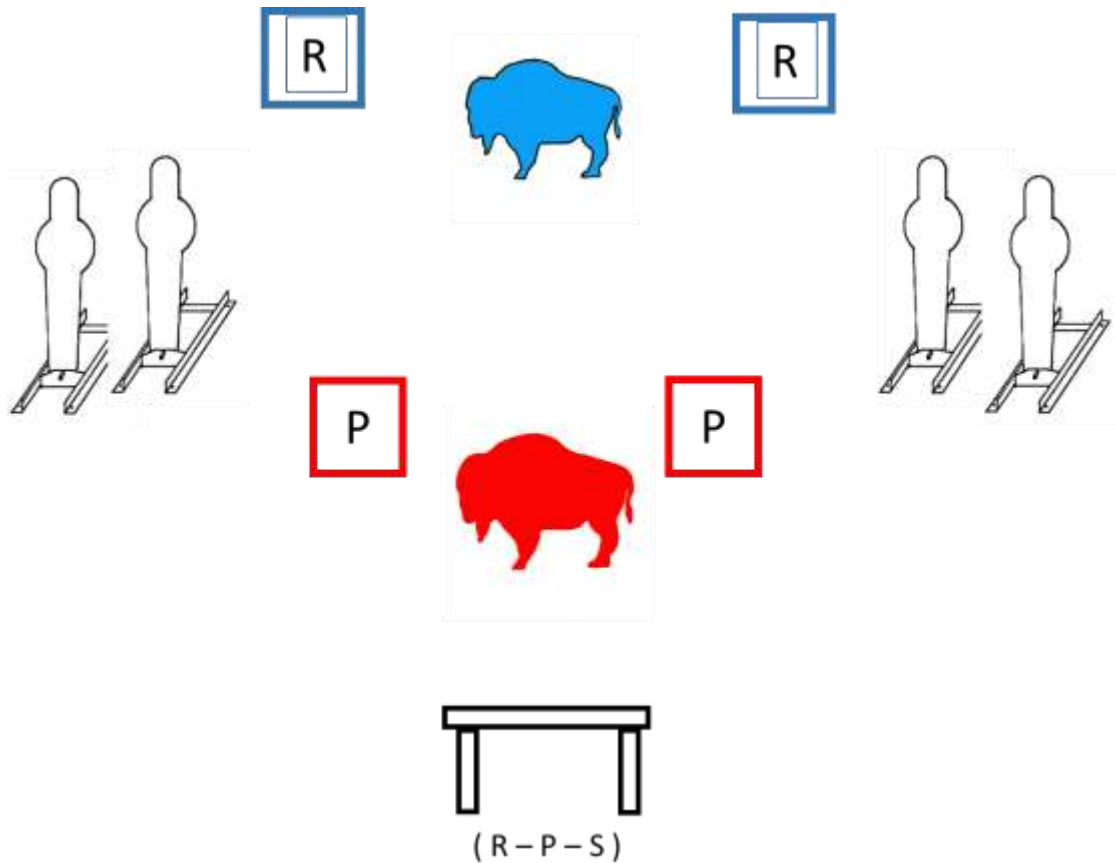

STAGE 4 – WB

GUNS & AMMO: WB

PISTOL – 10 (2 MAGS OF 5)

RIFLE – 10

SHOTGUN – 4

- ALL FIREARMS WITH HAMMER DOWN ON EMPTY CHAMBER

SHOOTING SEQUENCE: SHOOTER'S CHOICE, P-R-S or S-R-P

RIFLE & SG ON CENTER TABLE

STARTING POSITION: SHOOTER STARTS BEHIND TABLE (HANDS ON HAT).

ATB: SHOOT THE PISTOL TARGETS IN A CONTINUOUS NEVADA SWEEP FOR 10 SHOTS (STARTING L OR R), DOUBLE TAP ON BUFFALO. MAKE PISTOL SAFE IN BOX ON TABLE. PICK UP RIFLE AND SHOOT RIFLE TARGETS IN A CONTINUOUS NEVADA SWEEP, DOUBLE TAP ON BUFFALO. (STARTING L OR R). **MRS.** PICK UP SG SHOOT THE 4 SG KNCKDOWN.

PREDICT YOUR TIME PERSON CLOSEST TO PREDICTED TIME WITHOUT GOING OVER WINS A DONATED PRIZE.