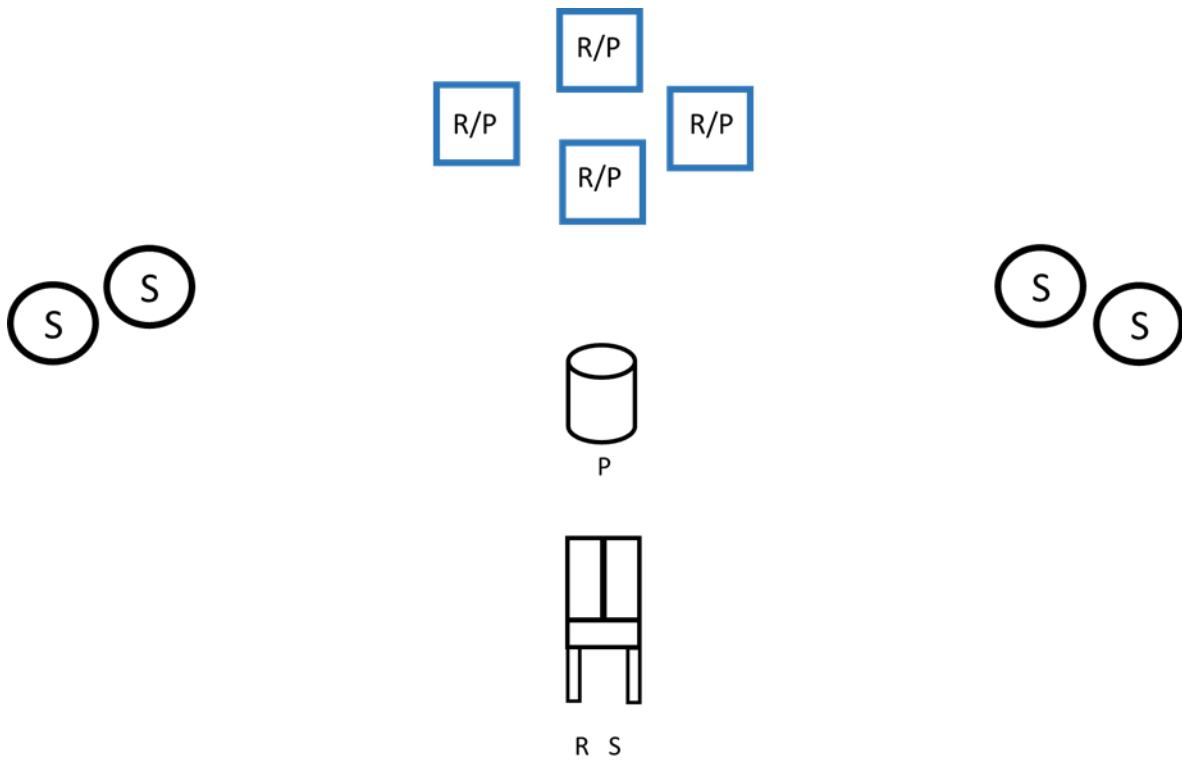

STAGE 4 – WB

GUNS & AMMO: WB

PISTOL – 10 (2 MAGS OF 5)

RIFLE – 10

SG – 4

- ALL FIREARMS WITH HAMMER DOWN ON EMPTY CHAMBER
- RIFLE AND SG ON STAND, PISTOL HOLSTERED

SHOOTING SEQUENCE: S – R – P

STARTING POSITION: SHOOTER STARTS BEHIND STAND, ONE HAND ON STAND.

ATB: PICK UP SG AND SHOOT THE 4 SG TARGETS. MAKE SG SAFE ON STAND. PICK UP RIFLE AND SHOOT THE RIFLE TARGETS AS FOLLOWS: TRIPPLE TAP the Two MIDDLE TARGETS THEN DOUBLE TAP OUTER TARGETS. MAKE RIFLE SAFE ON STAND. MOVE TO CENTER BARREL AND SHOOT PISTOL TARGETS SAME AS RIFLE.

SHOW PISTOL CLEAR TO R.O.

PREDICT YOUR TIME: PROVIDE YOUR PREDICTED TIME TO RECORDER. ONE PERSON WITH CLOSEST ACTUAL TIME (WITH PENALTIES) WITHOUT GOING OVER PREDICTION HAS CHOICE OF DONATED ITEM. FOR WB SHOOTER WHO DOES NOT SHOT THE CWBY STAGE.