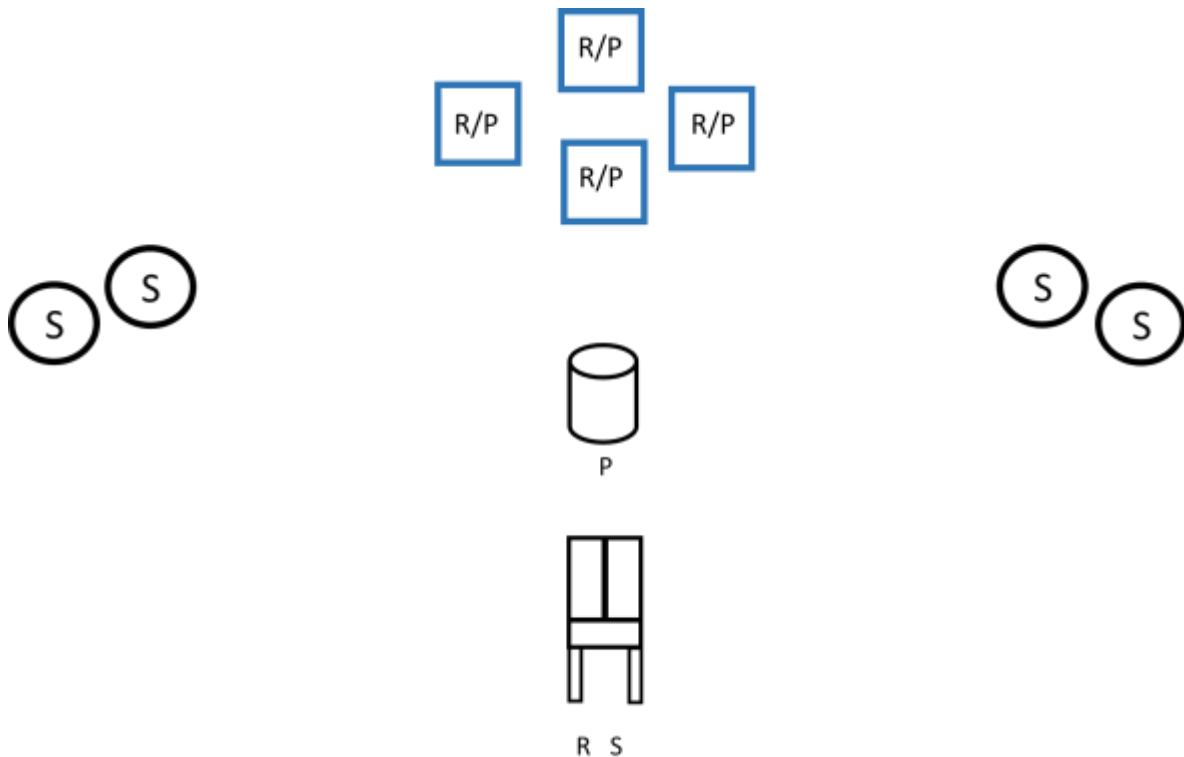

## **GUNS & AMMO:** CWBY

PISTOL – 10

RIFLE – 10

SHOTGUN (SG) – 4+

- ALL FIREARMS WITH HAMMER DOWN ON EMPTY CHAMBER
- RIFLE AND SG ON STAND, PISTOLS HOLSTERED

**SHOOTING SEQUENCE:** S – R – P - P

**STARTING POSITION:** SHOOTER STARTS BEHIND STAND ONE HAND ON STAND.

**ATB:** PICK UP SG AND SHOOT THE 4 SG TARGETS. MAKE SG SAFE ON STAND. PICK UP RIFLE AND SHOOT THE RIFLE TARGETS AS FOLLOWS: TRIPPLE TAP the Two MIDDLE TARGETS THEN DOUBLE TAP OUTER TARGETS. MAKE RIFLE SAFE ON STAND. MOVE TO CENTER BARREL AND SHOOT PISTOL TARGETS SAME AS RIFLE. HOLSTER PISTOLS.