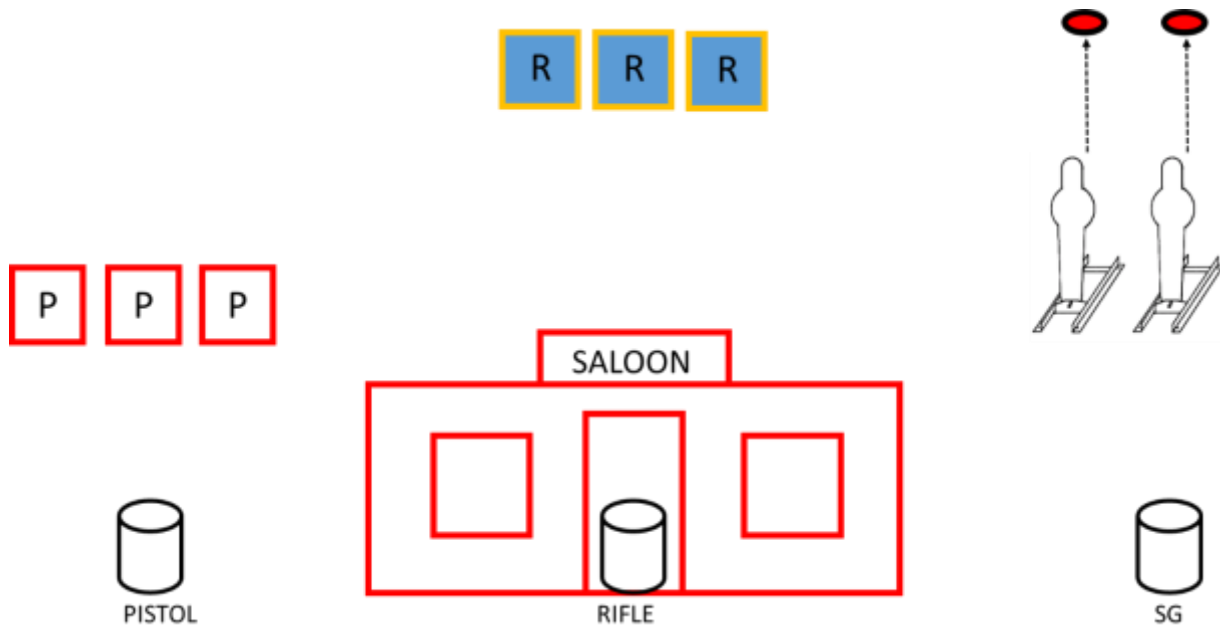

STAGE 3 – WB

GUNS & AMMO: WB

PISTOL – 15 (3 MAGS OF 5)

RIFLE – 10

SHOTGUN – 4

- ALL FIREARMS WITH HAMMER DOWN ON EMPTY CHAMBER

SHOOTING SEQUENCE: SHOOTER'S CHOICE, P-R-S or S-R-P

RIFLE & SG ON CENTER DOORWAY IF STARTING W PISTOL. SG AT CWBY PORTARMS IF STARTING W SG AT RIGHT BARREL.

STARTING POSITION: SHOOTER STARTS BEHIND LEFT BARREL (**HANDS AT SIDES**). OR AT RIGHT BARREL, SG AT CWBY PORTARMS.

ATB: SHOOT THE PISTOL TARGETS IN A (1,1,1,2,2,2,3,3,3) STARTING FROM EITHER END. LOAD 3RD MAG SHOOT 5 ON THREE. MAKE PISTOL SAFE ON PLATFORM. MOVE TO DOORWAY PICK UP RIFLE AND SHOOT RIFLE TARGETS SAME AS PISTOL, (STARTING L OR R). **MRS.** PICK UP SG AND MOVE TO RIGHT BARREL. SHOOT THE SG KNCK DWN AND CLAY BIRD FOR A **5 SEC BONUS**. REPEAT W 2ND SG KNCKDWN. TWO BONUS POSSIBLE. MISS ON BIRD NOT COUNTED. IF STARTING W SG MAKE SG SAFE AT DOORWAY WHEN COMPLETED.

IF STARTING WITH PISTOL, MAKE PISTOL SAFE ON PLATFORM.

MOVE BACK TO SHOW PISTOL CLEAR BY RO.