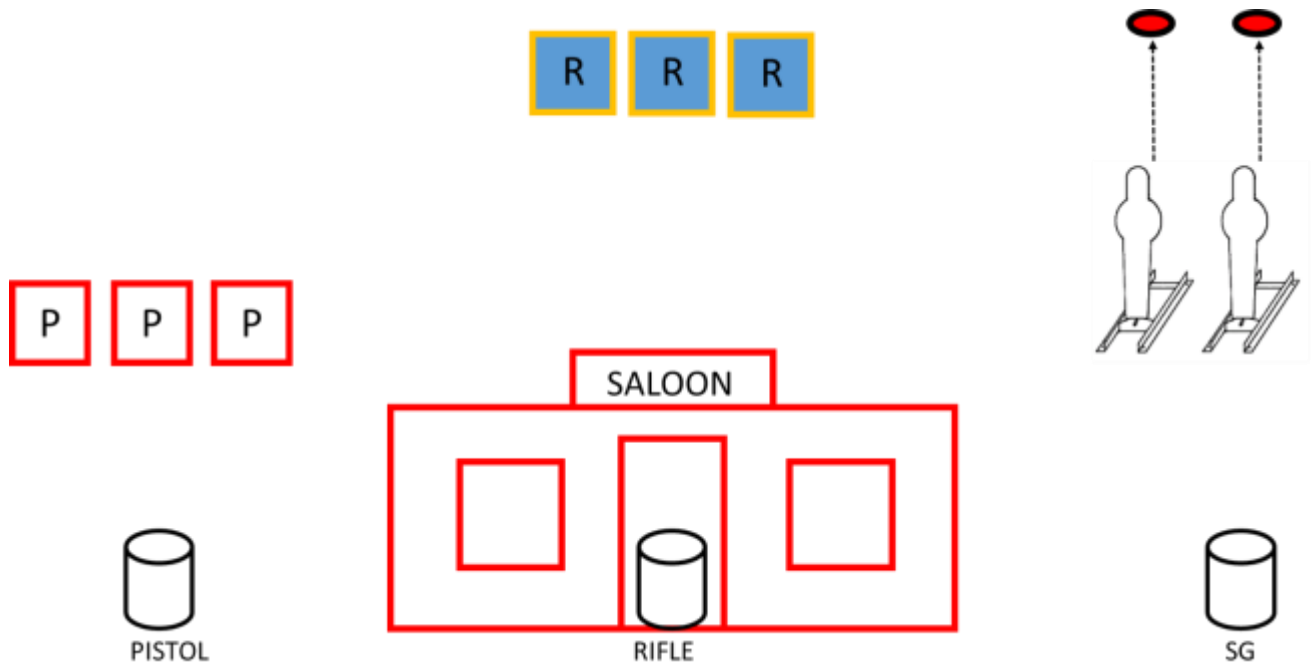

STAGE 3 – CWBY

April 2021

GUNS & AMMO: CWBY

PISTOL – 10

RIFLE – 10

SHOTGUN – 4+

- ALL FIREARMS WITH HAMMER DOWN ON EMPTY CHAMBER

SHOOTING SEQUENCE: SHOOTER'S CHOICE, **P-R-S** or **S-R-P**

RIFLE & SG ON CENTER DOORWAY IF STARTING W PISTOL. SG AT CWBY PORTARMS IF STARTING W SG AT RIGHT BARREL.

STARTING POSITION: SHOOTER STARTS BEHIND LEFT BARREL (**HANDS AT SIDES**). OR AT RIGHT BARREL, SG AT CWBY PORTARMS.

ATB: SHOOT THE PISTOL TARGETS IN A (1,1,1,2,2,2,3,3,3) STARTING FROM EITHER END. HOLSTER PISTOLS. MOVE TO DOORWAY PICK UP RIFLE AND SHOOT RIFLE TARGETS SAME AS PISTOL, (STARTING L OR R). **MRS.** PICK UP SG AND MOVE TO RIGHT BARREL. SHOOT THE SG KNCK DWN AND CLAY BIRD FOR A **5 SEC BONUS**. REPEAT W 2ND SG KNCKDWN. TWO BONUS POSSIBLE. MISS ON BIRD NOT COUNTED. IF STARTING W SG MAKE SG SAFE AT DOORWAY WHEN COMPLETED.