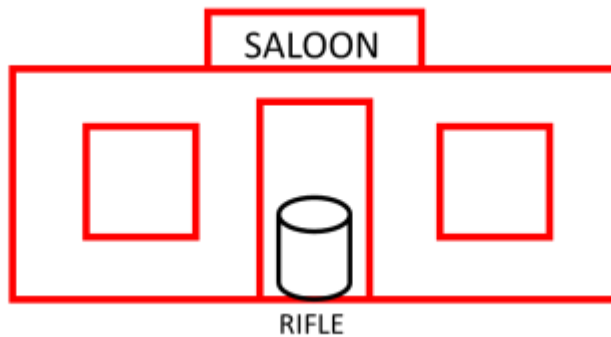

STAGE 3 – CWBY

Aug 2021

RIFLE

GUNS & AMMO: CWBY

PISTOL – 10

RIFLE – 10

SHOTGUN – 2+

- ALL FIREARMS WITH HAMMER DOWN ON EMPTY CHAMBER

SHOOTING SEQUENCE: SG – R – P or P – R - SG Starting at left barrel SG at Cwby Port Arms or Right barrel (Pistols) hands at your side, Rifle on Table at doorway, and SG if starting with Pistols.

STARTING POSITION: SHOOTER STARTS WITH SG CWBY PORTARMS BEHIND LEFT BARREL OR RIGHT BARREL HANDS AT YOUR SIDE.

ATB: SHOOT THE SG KNOCKDOWN TIL DOWN, MOVE TO DOORWAY AND MAKE SG SAFE. PICK UP RIFLE AND SHOOT RIFLE TARGETS IN A (2, 1, 2) THEN REPEAT. STARTING FROM EITHER END. **MRS** ON TABLE. MOVE TO RIGHT BARREL AND SHOOT PISTOL TARGETS SAME AS RIFLE. HOLSTER PISTOLS.

TARGETS: 3 SQ RIFLE, 2 SG KNCDWN + 2SG knckdwn TARGETS, 3 SQ PISTOL