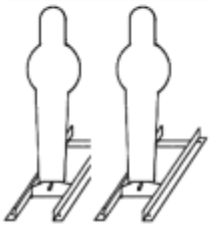

STAGE 3 – CWBY

Aug 2021