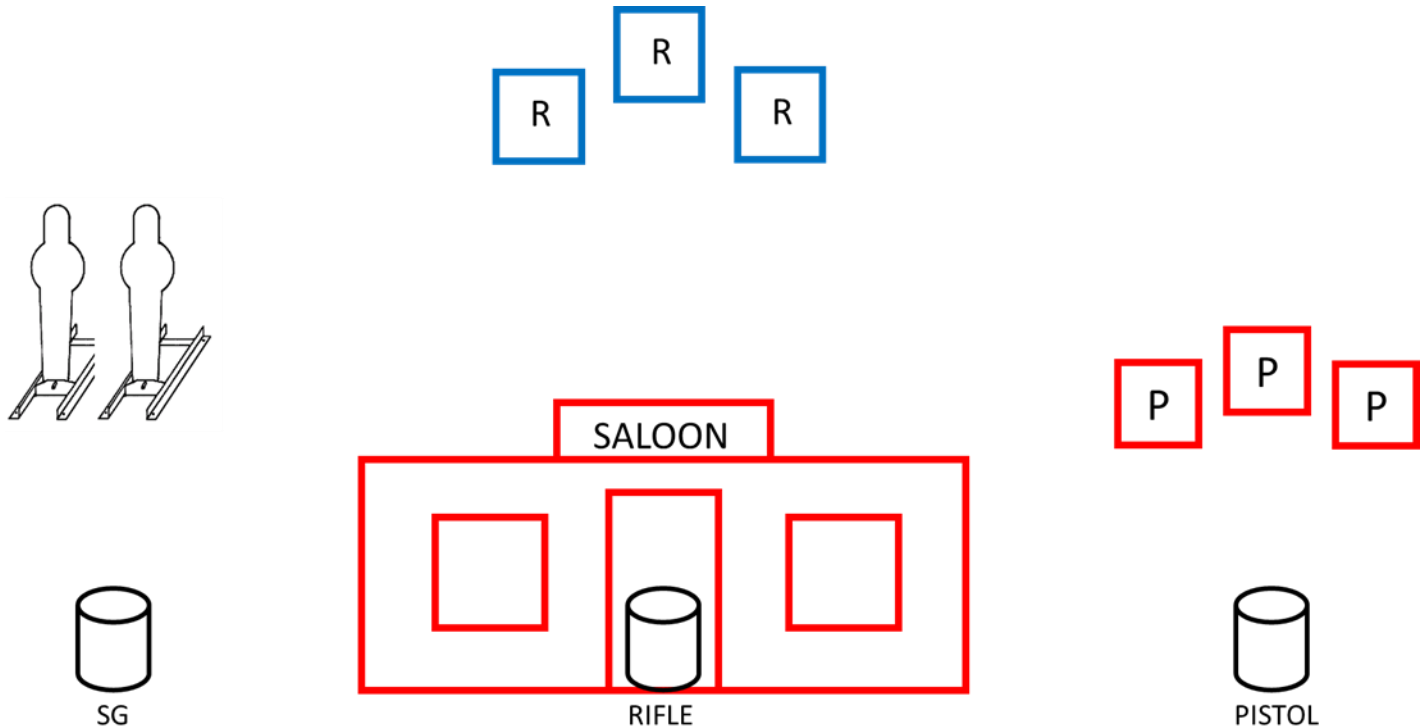

STAGE 3 – WB

GUNS & AMMO: WB

PISTOL – 10 (2 MAGS OF 5)

RIFLE – 10

SHOTGUN – 2

- ALL FIREARMS WITH HAMMER DOWN ON EMPTY CHAMBER

SHOOTING SEQUENCE: **SG – R – P** or **P – R - SG** Starting at left barrel SG at Cwby Port Arms or Right barrel (Pistols) hands at your side, Rifle on Table at doorway, and SG if starting with Pistols.

STARTING POSITION: SHOOTER STARTS WITH SG CWBY PORTARMS BEHIND LEFT BARREL OR RIGHT BARREL HANDS AT YOUR SIDE.

ATB: SHOOT THE SG KNOCKDOWN TIL DOWN, MOVE TO DOORWAY AND MAKE SG SAFE. PICK UP RIFLE AND SHOOT RIFLE TARGETS IN A (2, 1, 2) THEN REPEAT. STARTING FROM EITHER END. **MRS** ON TABLE. MOVE TO RIGHT BARREL AND SHOOT PISTOL TARGETS SAME AS RIFLE. MAKE PISTOL SAFE ON PLATFORM.

If starting with pistol, Make Pistol Safe on Platform. Side open.