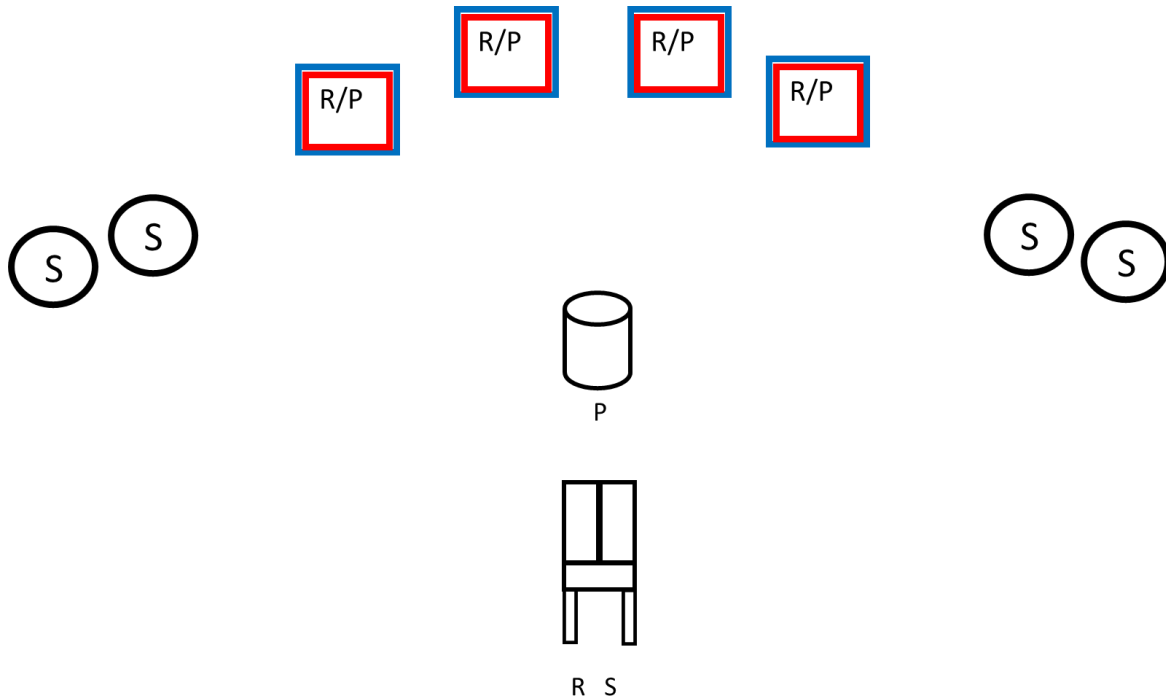

## **GUNS & AMMO:** CWBY

PISTOL – 10

RIFLE – 10

SHOTGUN (SG) – 4+

- ALL FIREARMS WITH HAMMER DOWN ON EMPTY CHAMBER

**SHOOTING SEQUENCE:** S – R – P - P

**STARTING POSITION:** SHOOTER STARTS BEHIND STAND, ONE HAND ON STAND.

**ATB:** PICK UP SG AND SHOOT THE SG TARGETS OUTSIDE THEN INSIDE, THEN OTHER OUTSIDE THEN INSIDE. MAKE SG SAFE ON STAND. PICK UP RIFLE AND SHOOT THE RIFLE TARGETS (DBL TAP OUTSIDE, DBL TAP OTHER OUTSIDE, TRIPPLE TAP INSIDE, TRIPPLE TAP OTHER INSIDE). MAKE RIFLE SAFE ON STAND. MOVE TO CENTER BARREL AND SHOOT PISTOL TARGETS SAME AS RIFLE. HOLSTER PISTOLS.

**ATB:** PICK UP SG AND SHOOT THE SG TARGETS OUTSIDE THEN INSIDE, THEN OTHER OUTSIDE THEN INSIDE. MAKE SG SAFE ON STAND. PICK UP RIFLE AND SHOOT THE RIFLE TARGETS (DBL TAP OUTSIDE, DBL TAP OTHER OUTSIDE, TRIPPLE TAP INSIDE, TRIPPLE TAP OTHER INSIDE). MAKE RIFLE SAFE ON STAND. MOVE TO CENTER BARREL AND SHOOT PISTOL TARGETS SAME AS RIFLE.