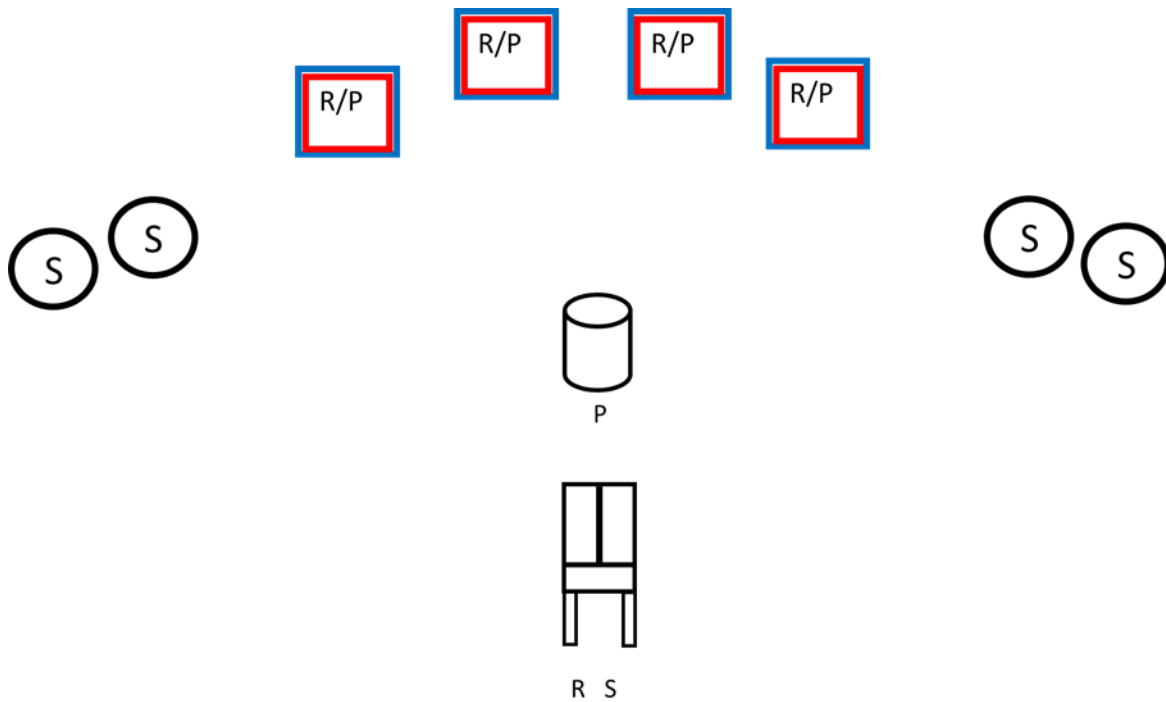

STAGE 2 – WB

GUNS & AMMO: WB

PISTOL – 10 (2 MAGS OF 5)

RIFLE – 10

SG – 4

- ALL FIREARMS WITH HAMMER DOWN ON EMPTY CHAMBER

SHOOTING SEQUENCE: S – R – P

STARTING POSITION: SHOOTER STARTS BEHIND STAND, ONE HAND ON STAND.

ATB: PICK UP SG AND SHOOT THE SG TARGETS OUTSIDE THEN INSIDE, THEN OTHER OUTSIDE THEN INSIDE. MAKE SG SAFE ON STAND. PICK UP RIFLE AND SHOOT THE RIFLE TARGETS (DBL TAP OUTSIDE, DBL TAP OTHER OUTSIDE, TRIPPLE TAP INSIDE, TRIPPLE TAP OTHER INSIDE). MAKE RIFLE SAFE ON STAND. MOVE TO CENTER BARREL AND SHOOT PISTOL TARGETS SAME AS RIFLE.

SHOW PISTOL CLEAR TO RO. HOLSTER PISTOL.