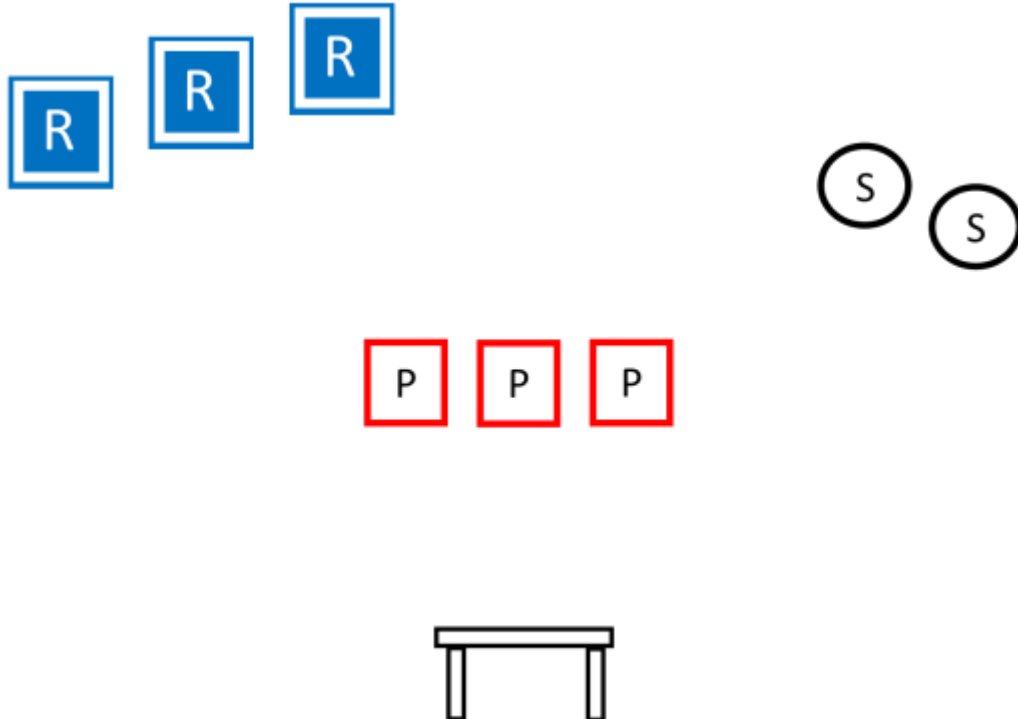

STAGE 1 – CWBY

JUNE 2021

GUNS & AMMO: CWBY

PISTOL – 10

RIFLE – 10

SHOTGUN – 4+

- ALL FIREARMS WITH HAMMER DOWN ON EMPTY CHAMBER

SHOOTING SEQUENCE: R – P – P – S

STARTING POSITION: SHOOTER STARTS BEHIND TABLE, HANDS ON YOUR HAT

ATB: PICK UP THE RIFLE AND SHOOT RIFLE TARGETS IN A TRIPPLE TAP EACH TARGET WITH 10TH SHOT ON CENTER TARGET. MAKE RIFLE SAFE ON TABLE. SHOOT PISTOL TARGETS SAME AS RIFLE. HOLSTER PISTOLS. PICK UP SG AND SHOOT SG TARGETS ALTERNATING FOR 4 SHOTS. NO DOUBLE TAP.

PREDICT YOUR TIME: PROVIDE YOUR PREDICTED TIME TO RECORDER. ONE PERSON WITH CLOSEST ACTUAL TIME (WITH PENALTIES) WITHOUT GOING OVER PREDICTION HAS CHOICE OF DONATED ITEM.

TARGETS: RIFLE 3 SQ, PISTOL 3 SQ, SG 2 POPPER

ATB: PICK UP THE RIFLE AND SHOOT RIFLE TARGETS IN A TRIPPLE TAP EACH TARGET WITH 10TH SHOT ON CENTER TARGET. MAKE RIFLE SAFE ON TABLE. SHOOT PISTOL TARGETS SAME AS RIFLE THEN SHOOT CENTER TARGET WITH 3RD MAG. MAKE PISTOL SAFE ON TABLE. PICK UP SG AND SHOOT SG TARGETS ALTERNATING FOR 4 SHOTS. NO DOUBLE TAP