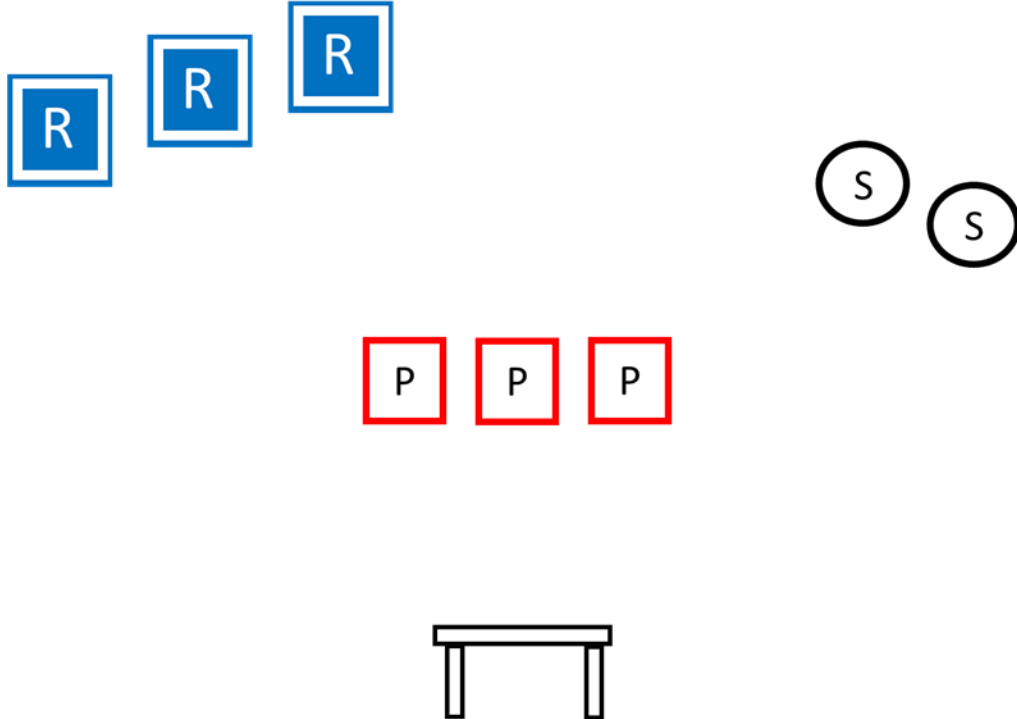

STAGE 1 – WB

GUNS & AMMO: WB

PISTOL – 15 (3 MAGS OF 5)

RIFLE – 10

SHOTGUN – 4

ALL FIREARMS PRE LOADED WITH HAMMER DOWN ON EMPTY CHAMBER

SHOOTING SEQUENCE: R – P – S

STARTING POSITION: SHOOTER STARTS BEHIND TABLE, HANDS ON YOUR HAT

ATB: PICK UP THE RIFLE AND SHOOT RIFLE TARGETS IN A TRIPPLE TAP EACH TARGET WITH 10TH SHOT ON CENTER TARGET. MAKE RIFLE SAFE ON TABLE. SHOOT PISTOL TARGETS SAME AS RIFLE THEN SHOOT CENTER TARGET WITH 3RD MAG. MAKE PISTOL SAFE ON TABLE. PICK UP SG AND SHOOT SG TARGETS ALTERNATING FOR 4 SHOTS. NO DOUBLE TAP

PREDICT YOUR TIME: PROVIDE YOUR PREDICTED TIME TO RECORDER. ONE PERSON WITH CLOSEST ACTUAL TIME (WITH PENALTIES) WITHOUT GOING OVER PREDICTION HAS CHOICE OF DONATED ITEM. FOR A WB SHOOTER WHO HAS NOT SHOT THE CWBY STAGE.